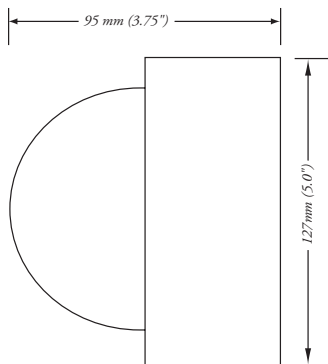

SPECIFICATIONS

> NL-CFD2480V
> NL-CSD1480V
> NL-CSD1482/86V

> NL-MFD2280V
> NL-MSD1280V

	Color	B&W
Image Device	1/3 inch Super HAD Color CCD	1/3 inch B&W CCD
Horizontal Resolution	500 TV lines	420 TV lines
Picture Elements	768 horizontal by 494 vertical	512 horizontal by 492 vertical
Minimum Illumination	0.3 lux at F2.0	0.05 lux at F2.0
Video Output	1 Vp-p, 75 ohm composite	1 Vp-p, 75 ohm composite
Lens (most models)	Vari-focal 4 to 9 mm	Vari-focal 4 to 9 mm
Lens (NL-CSD1482V)	Vari-focal 2.6 to 6 mm	N/A
Lens (NL-CSD1486V)	Vari-focal 9 to 22 mm	N/A
Sync System	Internal or line lock (for 24 VAC only)	Internal or line lock (for 24 VAC only)
S/N Ratio	More than 50 dB (AGC off)	More than 50 dB (AGC off)
Backlight Compensation	On/off	On/off
Iris Control	Auto iris	Auto iris
Shutter Speed	1/60 ~ 1/100,000 second	1/60 ~ 1/100,000 second
Video Connector	BNC	BNC
Power Connector	2-wire	2-wire
Operating Temperature	14 to 122 °F; -10 to 50 °C	14 to 122 °F; -10 to 50 °C
Power Requirement	12 VDC or 24 VAC	12 VDC or 24 VAC
Power Consumption	1.5 watts at 12 VDC; 2.16 watts at 24 VAC	1.2 watts at 12 VDC; 1.92 watts at 24 VAC
Weight	2.2 lb; 1 kg	2.2 lb; 1 kg
Dimensions	Varies by mount; see below	Varies by mount; see below

SURFACE MOUNT