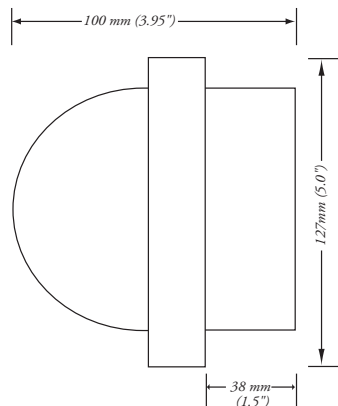

FLUSH MOUNT

> www.nationalcctv.com

Please visit our website for more information on the entire line of National Electronics™ products.

E.&O.E. All specifications are subject to change without notice. Information furnished is believed to be accurate and reliable. However, no responsibility or liability is assumed by its use, nor for any infringement of patents or other rights of third parties which may result from its use.